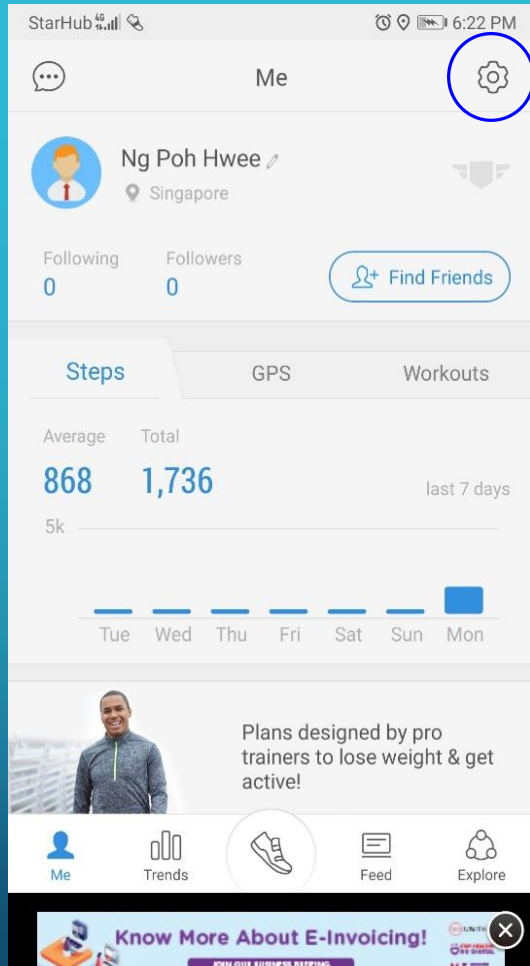

# How to remove Facebook & Apple ID from Pacer app and connect with Email

Please disconnect from Social Account (Facebook/Apple ID/Google) after you had connected with Email.