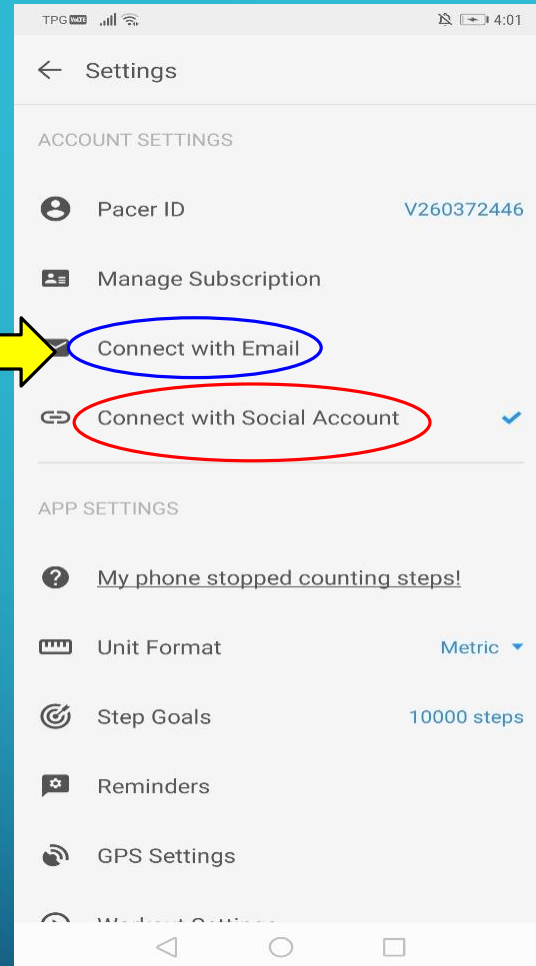

# How to remove Facebook & Apple ID from Pacer app and connect with Email

Please disconnect from Social Account (Facebook/Apple ID/Google) after you had connected with Email.