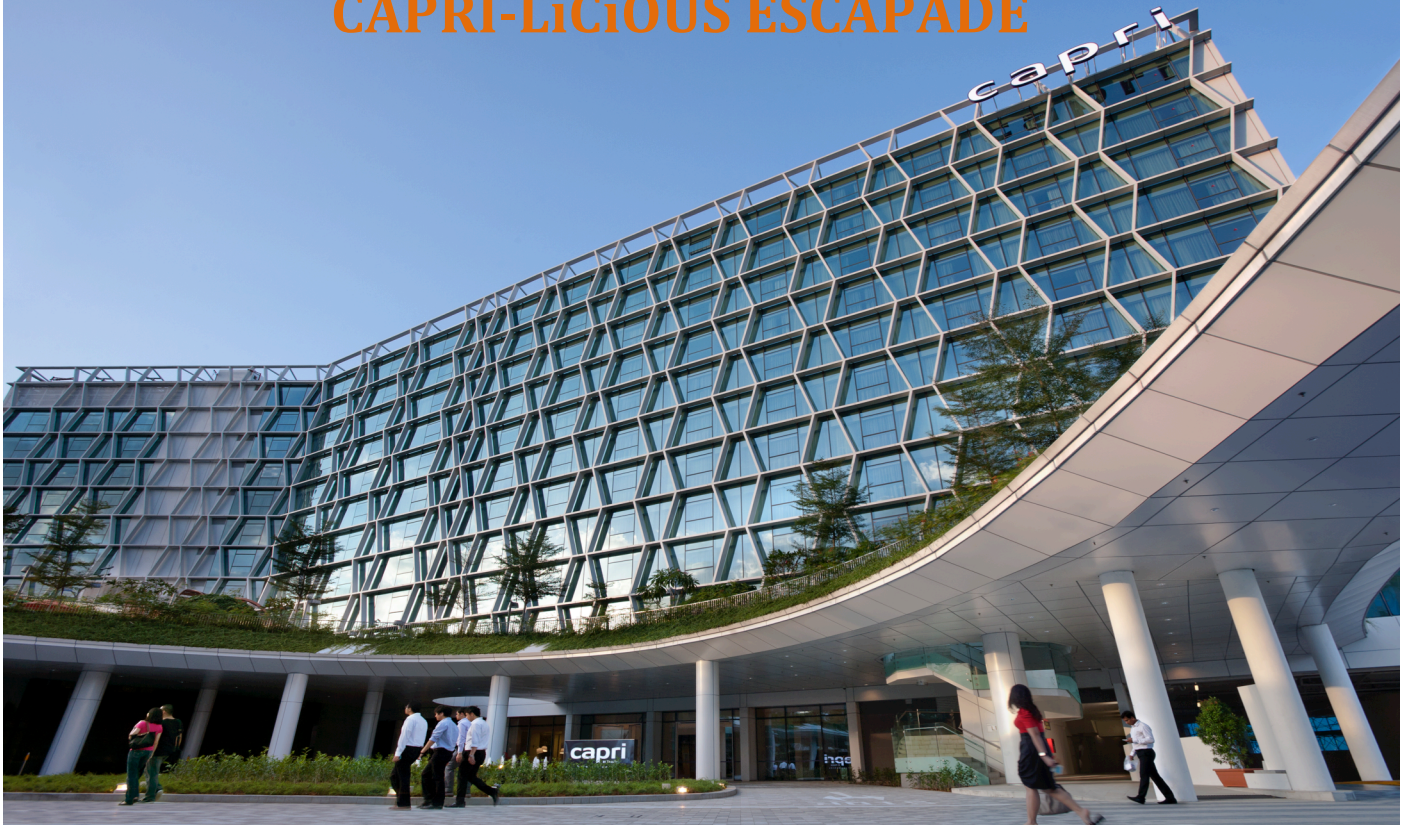

CAPRI BY FRASER CHANGI CITY

CAPRI-LiCiOUS ESCAPE

Studio Superior Room

Studio Deluxe Room

Studio Premier Room

ROOM TYPE	ROOM ONLY		ROOM WITH BREAKFAST	
	Weekends (Fri - Sun)	Weekdays (Mon - Thu)	Weekends (Fri - Sun)	Weekdays (Mon - Thu)
STUDIO SUPERIOR ROOM	S\$ 175.00	S\$ 155.00	S\$ 195.00	S\$ 175.00
STUDIO DELUXE ROOM	S\$ 195.00	S\$ 175.00	S\$ 215.00	S\$ 195.00
STUDIO PREMIER ROOM	S\$ 225.00	S\$ 205.00	S\$ 245.00	S\$ 225.00

Inclusion :

- Accommodation – according to your preferred choice
- Wi-Fi internet connection in room & within hotel's public area

REVISED 1

Valid till : 31 Mar, 2021

Black out dates :

FEB 11,12, 13, 14.

Within walking distance to Singapore's leading convention centre EXPO, Capri by Fraser, Changi City is also near Changi International Airport and Jewel Changi Airport, the latest nature-themed retail complex in Singapore