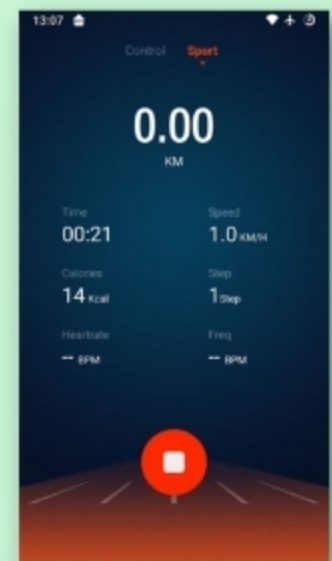

\*Delivery starts from mid of November.  
 \*Free gifts may be replaced with items of equal of higher value.

AVAILABLE IN SABLE BLACK

Sable Black

Enhanced Magnetic Movement

Free Gifts Worth \$30!

Nobel Grey