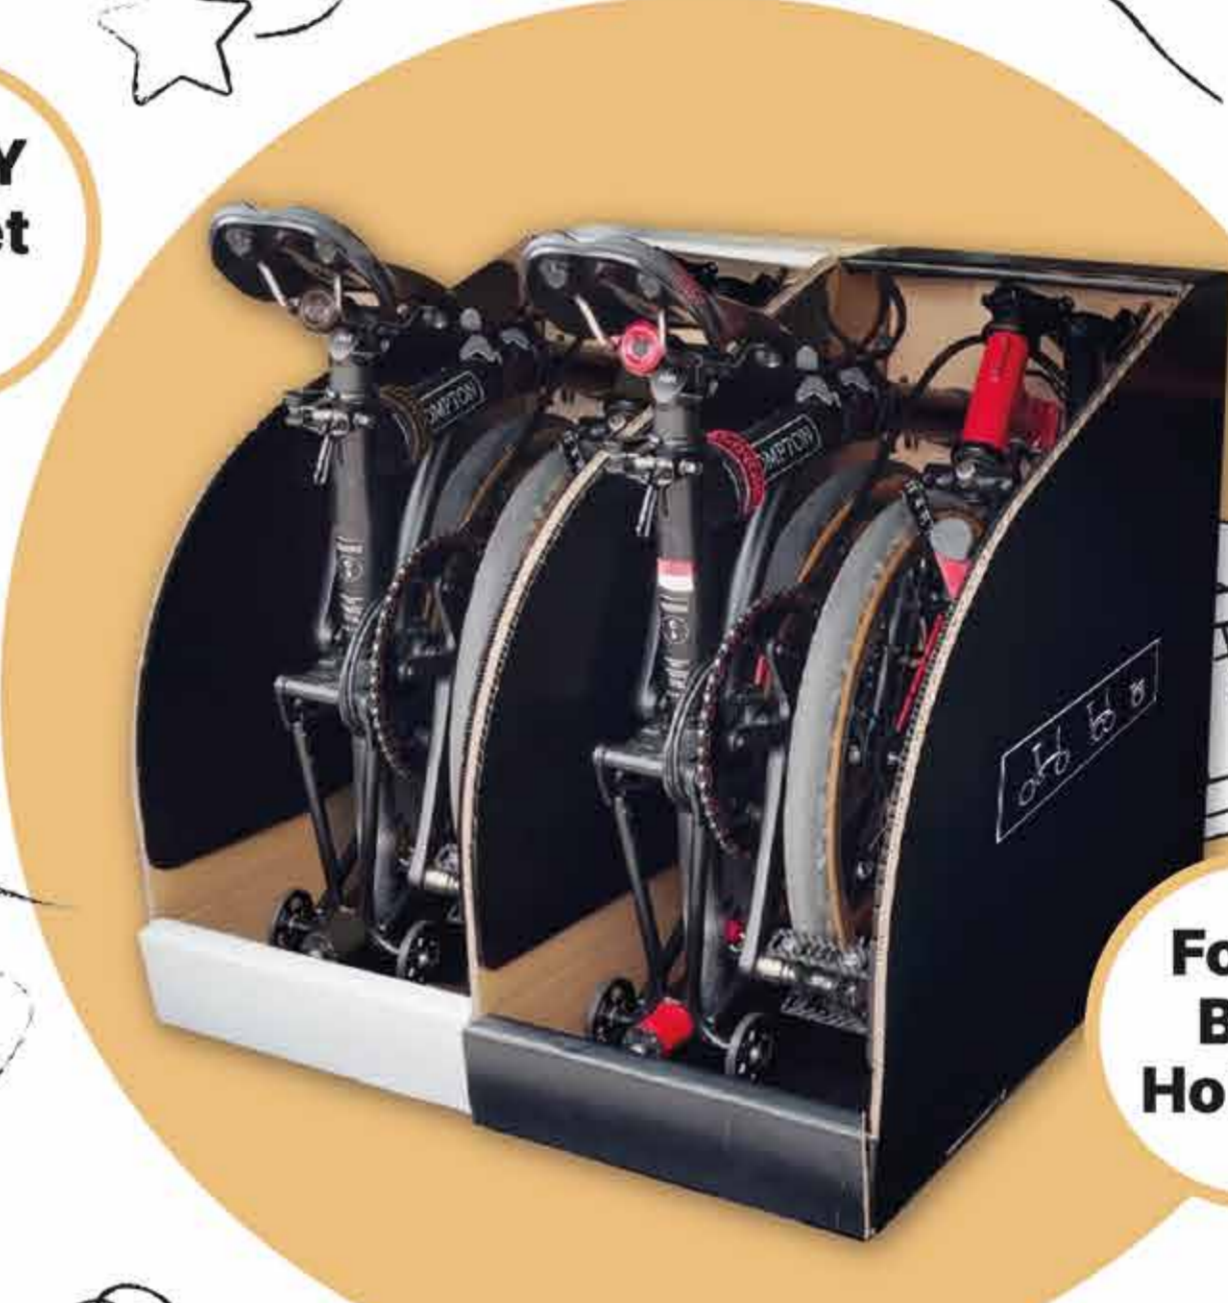

**FOR A LIMITED TIME ONLY!**

In honor of our education professionals, we are now offering 15% off all purchases on our webstore for all MOE staff!

USE PROMO CODE: **MOE15OFF**

**PAPPY Rocket Ship**

**Foldie Bike Holders**