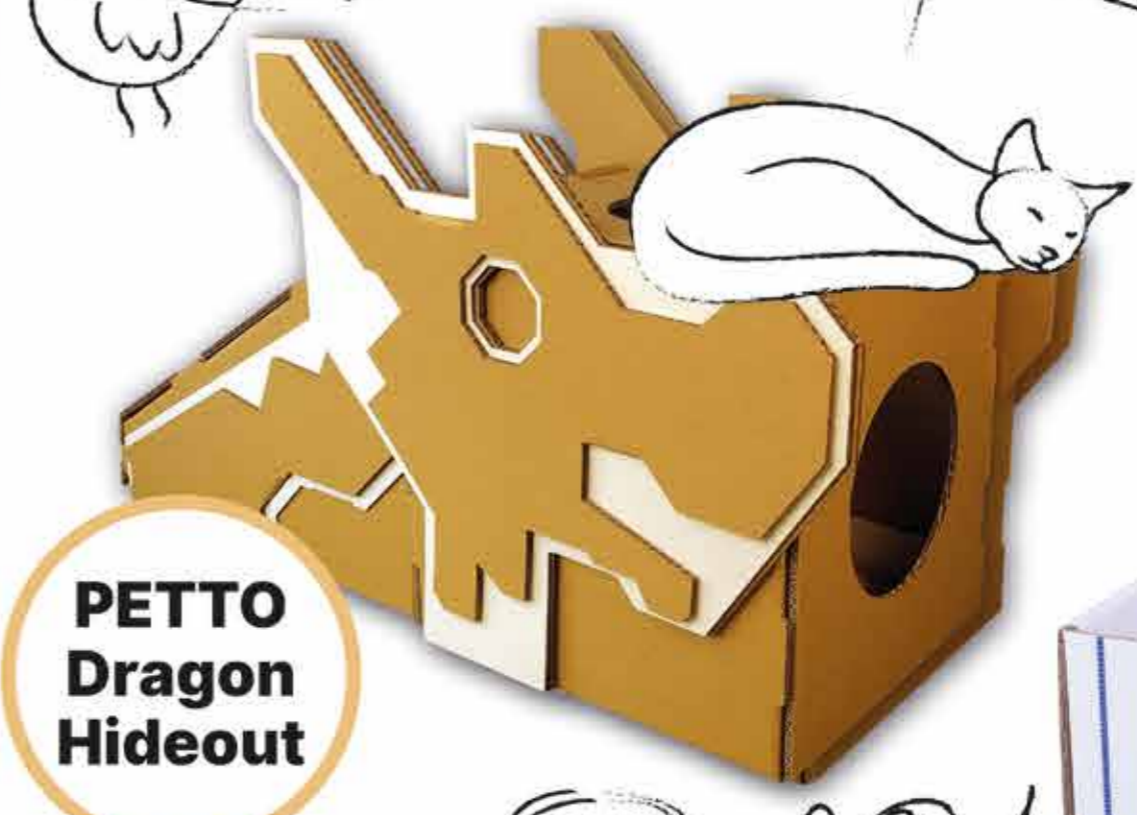

**FOR A LIMITED TIME ONLY!**

In honor of our education professionals, we are now offering 15% off all purchases on our webstore for all MOE staff!

USE PROMO CODE: **MOE15OFF**

**PAPPY Rocket Ship**

**Foldie Bike Holders**

**POPPI DESK**

**PAPPY Play House**

**PAPPY Street Stall**

**PAPPY Study Set**

**PETTO MRT Tunnel**

**PETTO Dragon Hideout**

♥ SHARE THE LOVE! @PAPERCARPENTER

**15% OFF**  
**STOREWIDE**  
**FOR MOE STAFF**