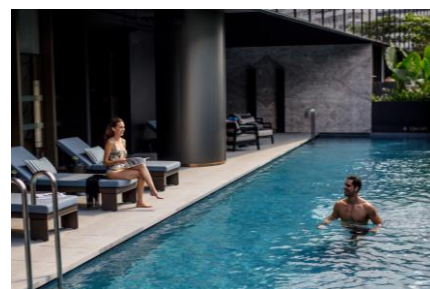

MOE Staff Staycation Promotion

Hotel Features

- An urban hotel strategically located amidst the vibrant Robertson Quay along the Singapore River, InterContinental Singapore Robertson Quay offers stylish cosmopolitan living by the riverside.
- 225 studios and suites feature a host of thoughtful and lavish amenities that combine modernity with elegance whilst maintaining functional practicality.
- Club InterContinental lounge provides a private yet engaging space for business and social interactions with indoor and alfresco options.