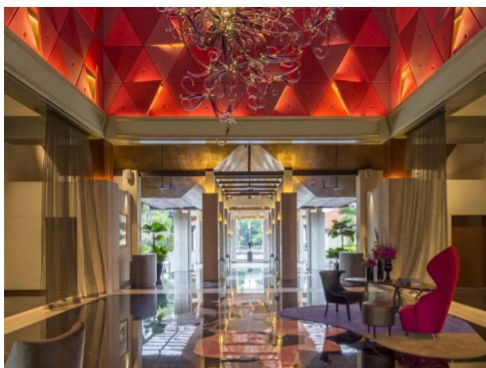

For reservation & enquiries, please contact us at

EXPERIENCE NEW ASIA (TA no: 02435)

WhatsApp : 94504702

Email : res@expnewasia.com

NOTE : All confirmation is based on availability & first come first served