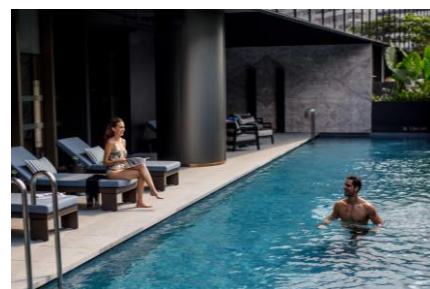

### Hotel Features

- An urban hotel strategically located amidst the vibrant Robertson Quay along the Singapore River, InterContinental Singapore Robertson Quay offers stylish cosmopolitan living by the riverside.
- 225 studios and suites feature a host of thoughtful and lavish amenities that combine modernity with elegance whilst maintaining functional practicality.
- Club InterContinental lounge provides a private yet engaging space for business and social interactions with indoor and alfresco options.