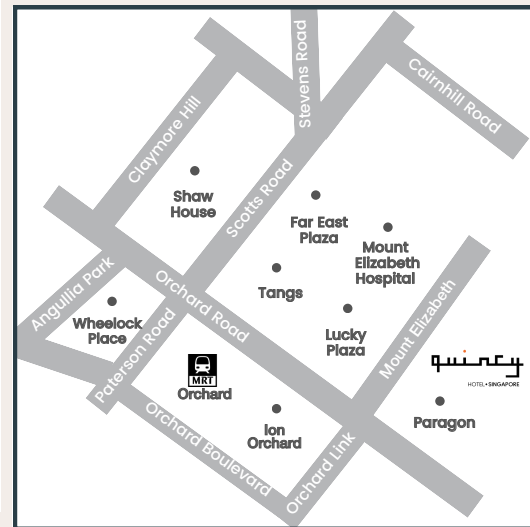

HOTEL • SINGAPORE

Exclusive for MOE Employees

Map is for illustration purpose only and is not to scale.

DELUXE ROOM

\$312 NETT per night

Stay Inclusions for Two:

- Daily set breakfast [7am to 3pm]
- 24-hour lounge access with light refreshments
- Unlimited Wi-Fi access