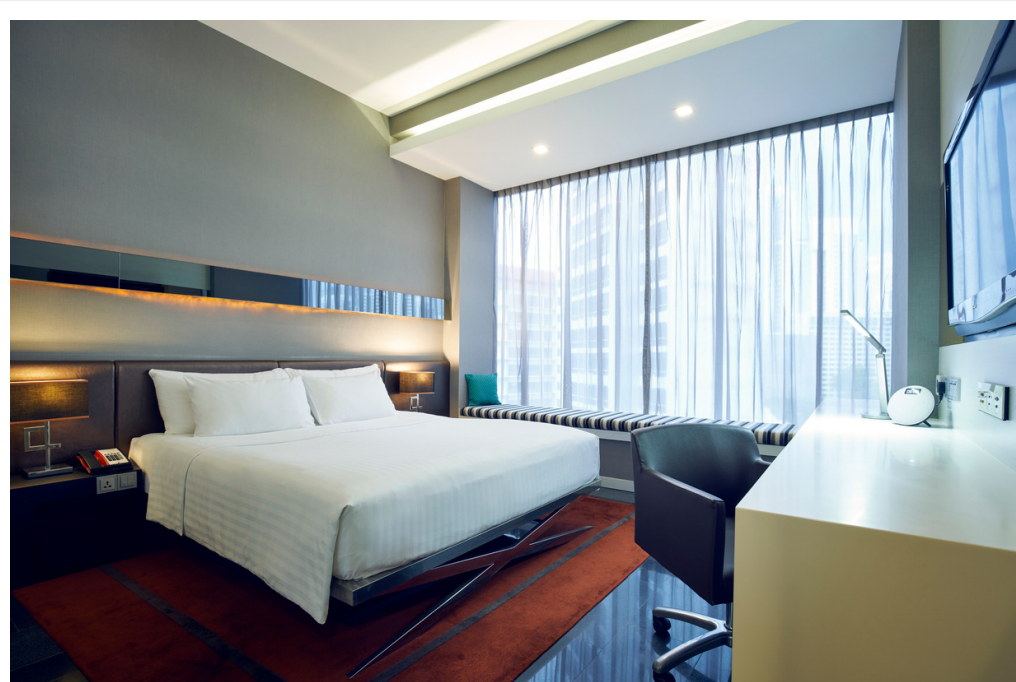

HOTEL • SINGAPORE

Exclusive for MOE Employees

Map is for illustration purpose only and is not to scale.

DELUXE ROOM

\$312 NETT per night

Stay Inclusions for Two:

- Daily set breakfast [7am to 3pm]
- 24-hour lounge access with light refreshments
- Unlimited Wi-Fi access