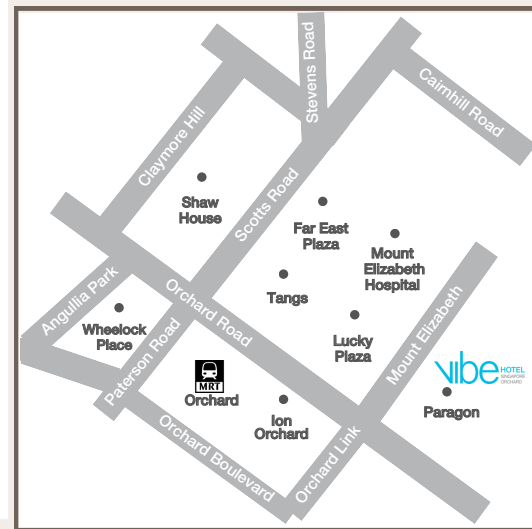

Exclusive for MOE Employees

Map is for illustration purpose only and is not to scale.

Deluxe Room \$288 NETT per night

Stay Inclusions for Two:

- Buffet breakfast with Grab & Go option [7am to 10.30am]
- Unlimited Wi-Fi access
- Complimentary parking