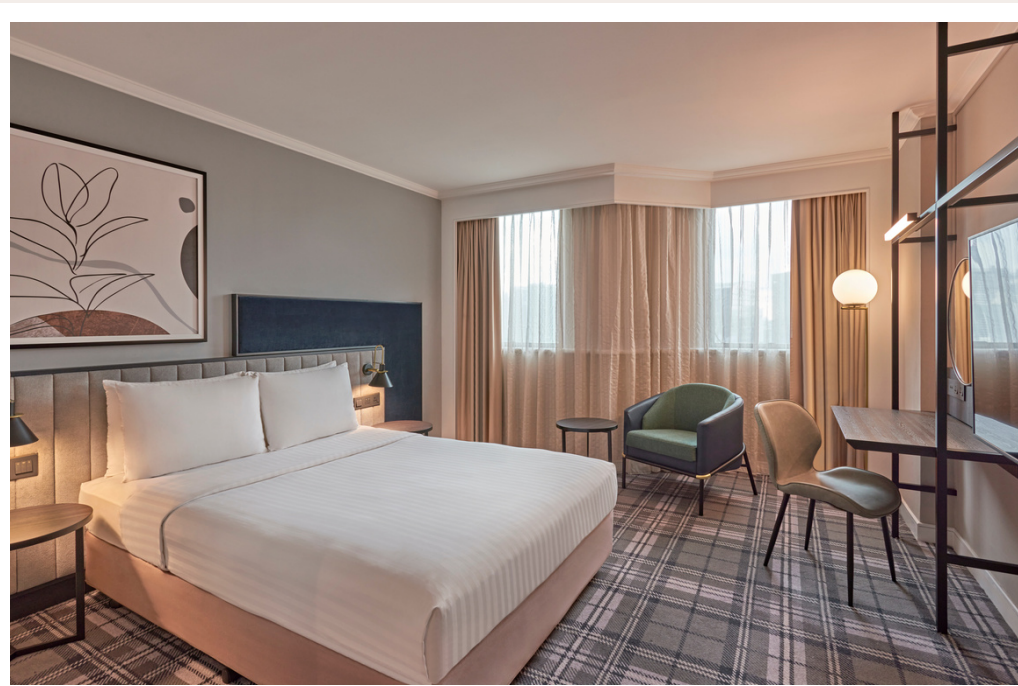

Exclusive for MOE Employees

Map is for illustration purpose only and is not to scale.

Deluxe Room \$288 NETT per night

Stay Inclusions for Two:

- Buffet breakfast with Grab & Go option [7am to 10.30am]
- Unlimited Wi-Fi access
- Complimentary parking