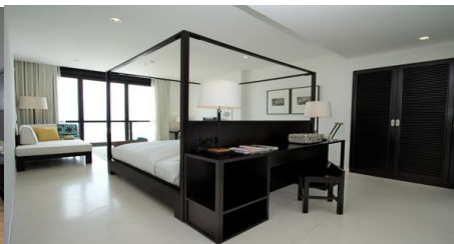

EXPERIENCE NEW ASIA (TA No: 02435)

Tel : 6336 9007

Email: res@expnewasia.com

UPGRADE FROM HILLSIDE POOL VILLA TO :

	<u>Weekday</u>	<u>Weekend</u>
HillTop Pool Villa	$ 60 p/v/n	$ 60 p/v/n
Sea Front Pool Villa	$ 110 p/v/n	$110 p/v/n
Spa Pool Villa	$160 p/v/n	$160 p/v/n