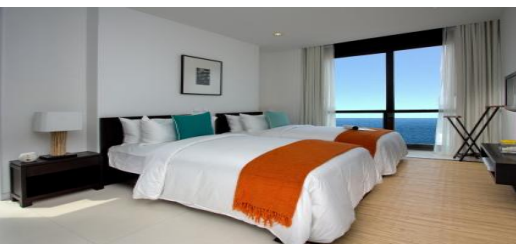

EXPERIENCE NEW ASIA (TA No: 02435)

Tel : 6336 9007

Email: res@expnewasia.com

UPGRADE FROM HILLSIDE POOL VILLA TO :

	<u>Weekday</u>	<u>Weekend</u>
HillTop Pool Villa	$ 60 p/v/n	$ 60 p/v/n
Sea Front Pool Villa	$ 110 p/v/n	$110 p/v/n
Spa Pool Villa	$160 p/v/n	$160 p/v/n